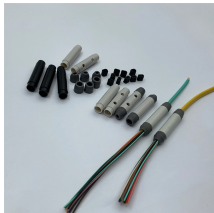

Discover the standards, technical specifications, deployment tips, and vendor selection for 400G QSFP-DD FR4 modules, enabling high-density, low-power, scalable 400GbE interconnects ...

Explore QSFP28 PAM4 DWDM transceivers for high-speed 100G/400G networks. Learn how PAM4 modulation and DWDM enable long ...

QSFP-DD (Quad Small Form-Factor Pluggable Double Density) represents a transformative advancement in optical transceiver technology, ...

Introducing our 400Gb/s QSFP-DD optical module for 10km optical communication. It converts 8 channels of 50Gb/s (PAM4) electrical input into 4 channels of CWDM optical signals, ...

There are two types of 400G QSFP-DD DR4 optical modules: traditional electric-optical chip-separated optical modules, and the electric-optical ...

The optical transceiver supports a full QSFP-DD-compliant set of control, alarm, and monitoring features through a standard I2C management interface, as well as low speed control pins which support ...

QSFP-DD (Quad Small Form Factor Pluggable Double Density) is the mainstream packaging form for 400G optical modules. It uses 8 channels, supporting 25Gbps (NRZ modulation) or 50Gbps (PAM4 ...

The QSFP-DD (Quad Small Form-Factor Pluggable Double Density) optical transceiver is a revolutionary advancement in high-speed data ...