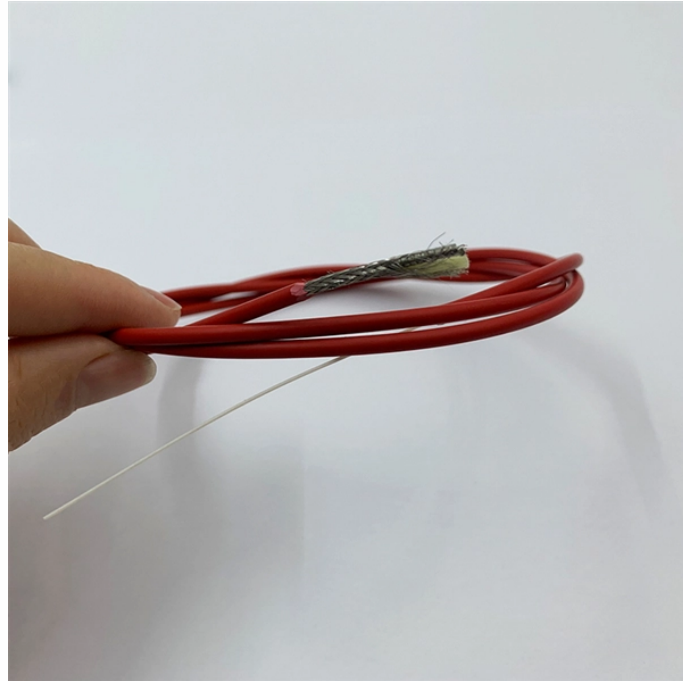

IP Compoe Powered Switch

IP Compoe Powered Switch

TL-SG1210P 10-Port Gigabit Desktop Switch with 8-Port PoE+ With 8 PoE+ ports, transfers data and power on one single cable Easy to use, with no configuration and installation needed

TRENDnet PoE Switches save you on equipment costs & installation time by delivering both data & power over one set of Ethernet cables. A wide variety of PoE switches are offered with varying port ...

Explore PoE-enabled network switches that simplify device deployment. Find plug-and-play models with Gigabit ports and PoE budgets to power your essential gear.

A PoE switch is a device that allows you to connect PoE devices to your network. A PoE switch can be used to connect network equipment such as routers and access points, but it's also useful for ...

CCTV Camera Pros is a direct supplier of devices that provide PoE for IP cameras, including individual power over Ethernet mid-span injectors, desktop PoE network switches, and rack mount PoE switches.

IP Cameras that are Power over Ethernet enabled can be connected to any of the PoE Network Switches listed below to power the cameras and transmit Ethernet data over a single CAT5e or ...

This simplifies network setup, allowing you to install devices like wireless access points, IP cameras, VoIP phones, and IoT devices anywhere within the network without needing separate power ...