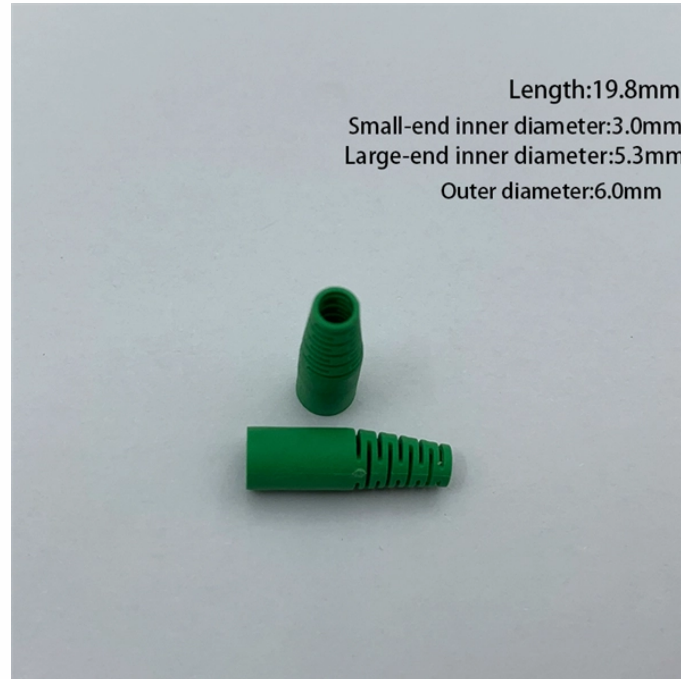

## Hungarian export mesh cable tray processing plant

## Hungarian export mesh cable tray processing plant

This is how we create the optimal cable lattice grid for you in a folded or flat (unfolded) form for your own further processing. This means that any desired cable route can be implemented in no time at all with ...