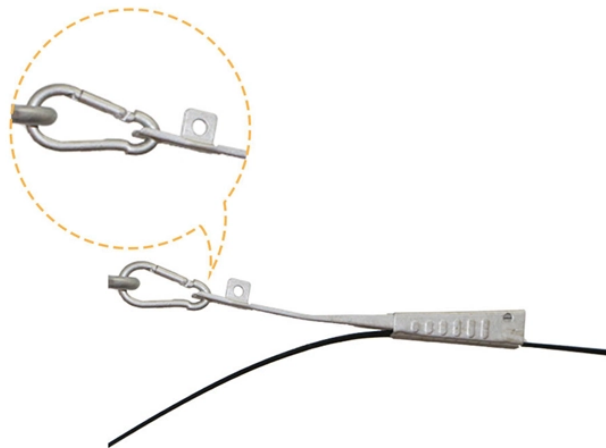

Hungarian Long-Span Trough Cable Tray

Hungarian Long-Span Trough Cable Tray

BAKS Distributor in Hungary, Sales and Technical Support by Korean, Hungarian, English.

Over the past 55+ years, MP Husky US Cable Tray has engineered and manufactured the most reliable, highest quality, cost effective and innovative cable trays systems available.

MP Husky's cable tray selector for choosing the correct tray type (ladder, solid bottom, perforated, wire mesh) and size based on load, cable type and installation requirements.

Being one of the trusted Galvanized Cable Tray Exporters and Suppliers in Hungary, we promise you the timely delivery and after-sale support. Drop us your requirements and speak with our experts to ...

Please click the appropriate link below to view the catalog section as a PDF.

Our wind certification report provides you with list of acceptable B-Line series cable tray supports, fittings and covers based off of the environmental conditions, cable loading, and type of cable tray in your ...

GRP Cable Trays are used in highly corrosive environments. Completely metal free solutions can also be offered on request. GRP is transparent to electromagnetic waves and does not need to be grounded. ...