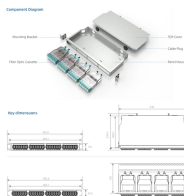

The 105TX-POE Industrial Network Switch is designed to meet the most demanding industrial communications requirements by providing high throughput and minimum downtime while also ...