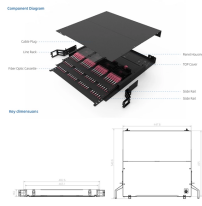

Standard size fiber optic ODF (Optical Distribution Frames) and Custom design for 6 ports, 12 ports, 24 ports, 36 ports, 48 ports, 72 ports, 96 ports, 144 ports and more.

Hj 1U 19-Inch 24 Port Singlemode/Multimode Fiber Patch Panel ODF Rack Mount Optical Distribution Frame SC FC Adapter Telecom

Hj 24 Port Fiber Optic Distribution Frame 1U Rack Mount ODF Patch Panel SC Duplex Adapter

Hj FTTH Fiber Distribution Box 24 Core IP65 Wall Mount Optical Terminal with SC LC Adapter for Outdoor Use No reviews yet Hai'an Huijue Network Communication Equipment Co., Ltd. 1 yr

ODF-1012F-O 12 core/port ODF fiber optic distribution frame height 1U FC multimode OM3 fully equipped with tail fiber and flange, suitable for 19 inch cabinet pull-out with cabinet accessories

The 24 port fiber optic ODF unit is the convenient cable management for fiber connections, supervising and maintenance. The front panel is with 24 ports and this fiber optic ODF can fit different kinds of ...

Its box body is made of high quality cold-rolled steel material, and the surface of ...

The HJ series of ODF units can be integrated components in any fiber management system to handle termination and cross-connection of cables & period; They are available as rack-mounted units for 19 ...