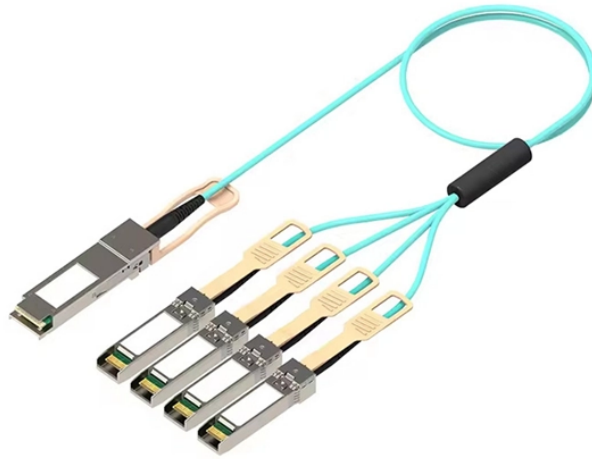

Huijue FitDC Series Data Center Solutions

Huijue FitDC Series Data Center Solutions

The solution adopts new energy (wind and diesel energy storage) technology to provide a reliable guarantee for the stable operation of communication base stations.