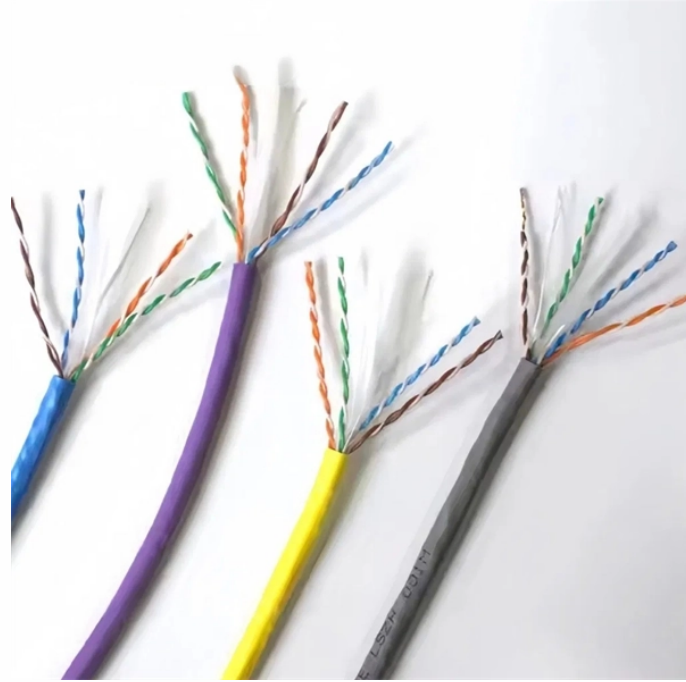

Huijue Fiber Optic Single-Mode Patch Cord Ic-Ic

Huijue Fiber Optic Single-Mode Patch Cord Ic-Ic

Mouser offers inventory, pricing, & datasheets for Patch Cord LC Singlemode Fiber Optic Cable Assemblies.

OVERVIEW LC-LU, UPC, Duplex, Single-Mode (2,3,5,10 Meters) Features • PC, UPC, APC Polishing • High return loss, Low insertion loss • High reliability, High-temperature stability • Compliant with ...

LC LC Single Mode Patch Cord, a high-quality fiber optic cable designed for gigabit ethernet applications. Pre-terminated with LC connectors on both ends, these cables utilize reliable and high ...

100ft/30m LC to LC Armored Outdoor Fiber Optic Cable, Single Mode Duplex Fiber Patch Cable, 9/125um LC Fiber Jumper, (OS1/OS2 Compatible), Low Friction LSZH, Black

Our Stock LC to LC Singlemode Duplex Patch Cables are high-quality, reliable fiber optic cables designed to meet your networking needs with precision and ease. These cables feature LC UPC ...

Patch Cords & Cable Assemblies Fiber Patch Cords
Fiber Optic, Patch Cord, Single Mode, Duplex, LC-
LC, 1 Meter Length

This high-quality singlemode fiber optic patch
cable is specifically designed using SMF-28e fiber
for ethernet applications. Each connection has
great durability and is resistant to pulls, strains
and ...