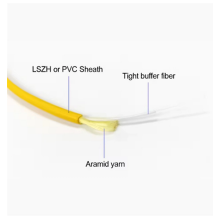

## Huijue Fiber Optic Patch Cord Ic-Ic 10 Gigabit 10m

## Huijue Fiber Optic Patch Cord Ic-Ic 10 Gigabit 10m

Up to 4% cash back. Terminated with durable ceramic ferrule ...

This comprehensive review analyzes 10 gigabit fiber optic patch cables with various connector types, including sc multimode, fc dual-core, and st duplex, covering custom lengths from ...

This multimode fiber cable adopts fiber America Kevlar Aramid Yarn, higher tensile strength. 50/125um fiber core and 2.0mm cable diameter provide maximum protection.

Supports 10G High-Speed Networks: ICC LC-LC patch cord provides optimal performance for 10 Gigabit Ethernet, Fibre Channel, and SAN applications in data centers. Compatible with VCSEL laser ...

High-Speed Data Transmission: This LC-LC 10 GIGABIT Multimode Duplex Fiber Optical Jumper Patch Cord supports high-speed data transmission up to 10Gbps, making it ideal for demanding ...

1688 buyer's encyclopedia recommends cost-effective pre-terminated fiber optic patch cords, supporting lc/sc/mpo interfaces, single-mode and multi-mode options, and custom lengths. ...