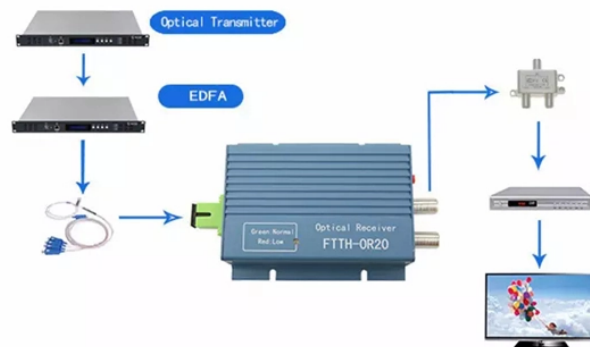

Huijue Fiber Optic Cable Headquarters

Overview

The company's headquarters is located at No. 3368, Jinqian Road, Qingcun Guangming Economic Park, Fengxian District, Shanghai, covering an area of 10,000 square meters. Enter your inquiry details, We will reply you in 24 hours. We are a professional Manufacturer in China, and we are constantly innovating so that our customers can have better products and services. Founded in 2002, Huijue Network is a high-tech service provider integrating intelligent network. Established in 2001, Shanghai Huijue Network Communication Equipment Co. is a scientific and technological innovation enterprise specializing in the design, research and development, production, manufacturing, sales and service of various optical communication devices, fiber optic cable distribution products, and. Huijue is a leading supplier, manufacturer and provider of telecom and communication solutions. SHENZHEN FOUR SEAS GLOBAL LINK NETWORK TECHNOLOGY CO.