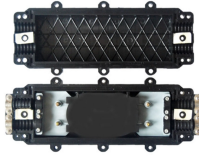

Huijue Communication Fiber Optic Sensor Products

Huijue Communication Fiber Optic Sensor Products

Covering specifications from 8-core to 48-core, the products are made of multiple materials such as SMC, metal, and plastic. Suitable for the construction of optical fiber access networks, they provide ...