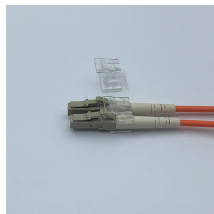

Hai'an Huijue Network Communication Equipment Co., Ltd. Products: Optical Splitter, Fiber Patch Cord, MPO, Optical Distribution Cabinet, Fiber Splice Closure