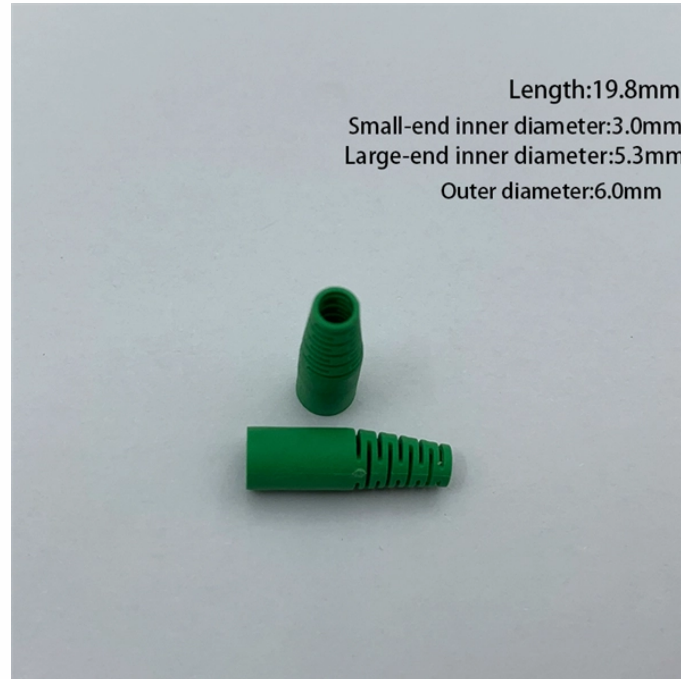

Huijue 72-core ODF fiber optic distribution frame

Huijue 72-core ODF fiber optic distribution frame

Rack-mounted Optical Distribution Frame 72cores, Find Details and Price about Fiber Optic Distribution Box Fiber Distribution Unit from Rack-mounted Optical Distribution Frame 72cores - Shanghai Huijue ...

ODF Wall Mounted 72 core Optical distribution Frame Rated 5.00 out of 5 based on 1 customer rating (1 customer review)

72 Core ODF Optical Distribution Frame (ODF) is a device used in fiber-optic telecommunications networks to connect, manage and distribute optical fibers from incoming and outgoing cables.