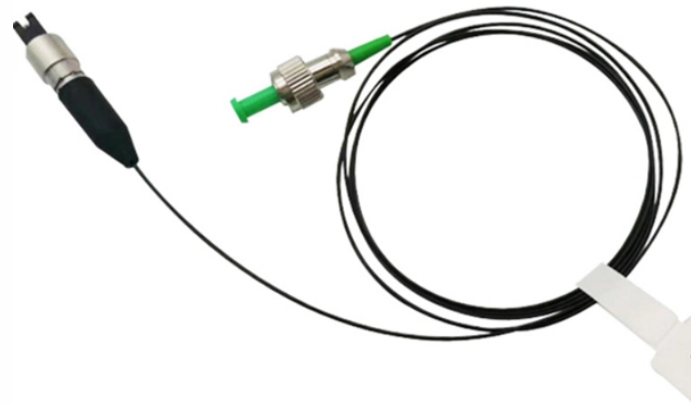

Huijue 6506e Core Switch Board

Huijue 6506e Core Switch Board

Download Huijue Group's brochures, manuals, and technical PDFs on energy storage solutions, including BMS, EMS, lithium battery systems, and renewable ...

The 6-slot Cisco Catalyst 6506-E Switch provides intermediate port densities, ideal for many wiring closet and core network deployments. Catalyst 6506-E supports Cisco Catalyst 6500 Series end-to ...

I am planning to implement 6506E as distribution layer for our upcoming facility. Each 6506E will have 1*SUP 2T, 1*48 port 1G line card, 24 port GBIC line card for access layer switch uplinks, 1*8 port 10g ...

The 6-slot Cisco Catalyst 6506-E Switch provides intermediate port densities, ideal for many wiring closet and core network deployments with exceptional functionality and flexibility.

Pre-Owned, Used And Refurbished Cisco WS-C6506-E. The Cisco WS-C6506-E is the enhanced 6-slot chassis offers enhancements that increase the overall ...

Overview 6506E+4 x IDSM2+ Sup32 + 2 10GE XENPAKs and Pwr --- WS-C6506E-IPS10GK9 Cisco Catalyst Switch WS-C6506E-IPS10GK9 Price, New Used.

Their outdoor cabinetry products are meticulously designed with sustainability as a core principle. They have gone to great lengths to ensure that their solutions have ...