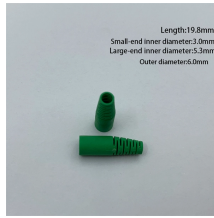

Huijue 2900 Optical Module

Huijue 2900 Optical Module

Our 500,000 m², staffed with 500 workers and equipped with 4 production lines, can output 2000 units telecom cabinet per month. We strictly control every production process, establish a strict quality ...