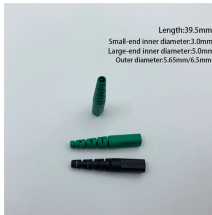

I almost never use high beams, so I've been looking at upgrading my low beams. They are the standard lens projectors (or whatever you call them) that the W166 comes with.

Price and other details may vary based on product size and color. Need help?

Home / Products / For Mercedes Benz / ML& GL CLASS / W166 2012-2016 / W166 Full LED Headlight Ballast Headlamp Control Module for ML Class 2189007306

Part Number: For Mercedes 2189009303 / A2189009303 / A 218 900 93 03 / 218 900 93 03 For Mercedes 1668203589 / A1668203589 / A 166 820 35 89 / 166 820 35 89 E101877B Package ...