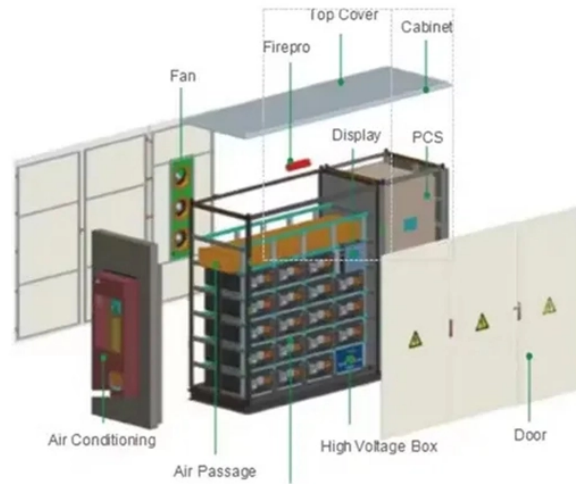

## Hub with optical module port

Model GS7000 Optical Hub station. The LCM is equipped with a USB port to enable connection to a local PC/laptop. The Model GS7000 ViewPort software must be installed on the PC/laptop to allow ...

Explore Optical Hub and Broadband Cabinets from Charles Industries, including OLT & OTN Cabinets for reliable fiber network deployment. Request a quote now!

The hub provides star RS485 bus connection, and each port has short-circuit and open-circuit protection. The optical isolation voltage is up to 2500V, and users can easily improve the RS485 bus ...

The Seal/O-270U is an optically isolated USB hub that connects up to seven USB peripherals and protects the host computer from voltages up to 1500 VAC. The Seal/O-270U is ideal for adding USB ...

Available with two or three high level RF output ports, it is the ideal platform for delivering video (digital and analog) as well as high-speed data services over advanced hybrid fiber/coax (HFC) networks.