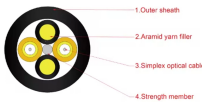

Therefore, when using such optical modules, select optical fibers of an appropriate length to ensure that the actual receive power is smaller than the overload power.