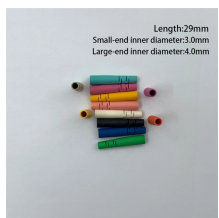

In addition to the optical-to-electrical conversion function, the optical forwarding module integrates many signal processing functions, such as MUX/DEMUX, CDR, function control, performance data ...