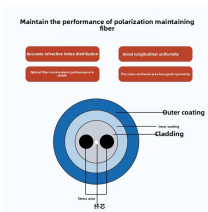

Upgrade your POE switch strategy to build a resilient, insightful network core that actively empowers your business, not just passively powers your devices.