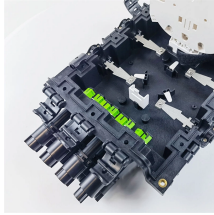

Huawei Router Optical Module

Huawei Router Optical Module

Optical modules are important devices in fiber optic communication systems. Huawei Optical Module is manufactured by Huawei Technologies Co. and originated in Shenzhen. Huawei Technologies Co., ...