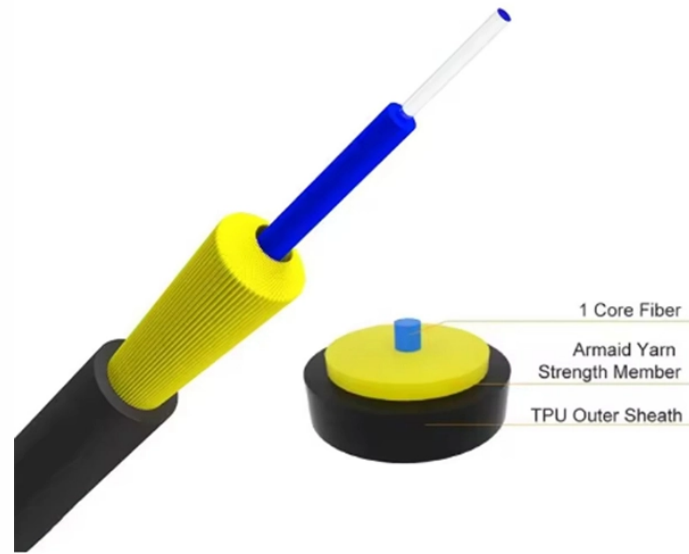

## Huawei Network Optical Splitter

## Huawei Network Optical Splitter

This component functions as a 2:8 passive optical splitter assembly used in Huawei ODN (Optical Distribution Network) systems. Additionally, Huawei designs it for MiniFTTO deployments where fast ...

High quality Huawei SPL9101-P2032- SC/UCP 2/32 Compact Optical Splitter 45200059 SPL1202 SPL2601 SPL1101 SPL2605 SPL9101 SPL9102 from China, ...

The FTTR (Fiber to the Room) GPON PLC Splitter is an integral component of Huawei's FTTR solutions. This splitter exemplifies the convenience of a plug-and-play device that requires no ...

This has resulted in a comprehensive solution that implements full pre-connection, cascading, and uneven optical splitting technologies, culminating in the ODN 3.0 solution.

The Huawei OSPL43201 is a highly efficient optical splitter designed for even splitting of optical signals at a 1:4 ratio. Featuring an SC/APC termination with a compact size of 60x7x4mm, this product is an ...