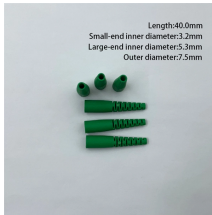

FluxLight's LS-SFP-LX-FL is a Huawei® compatible 1000Base SFP Optical ...