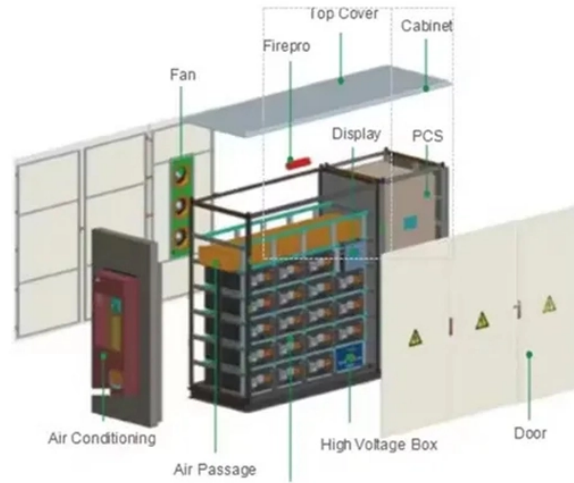

Huawei Gigabit Single-Fiber Optic Module

Huawei Gigabit Single-Fiber Optic Module

The Huawei SFP GE LX SM1310 02315200 Optical Transceiver is a high performance, single mode fiber optic module designed for use in Gigabit Ethernet (GE) networks.