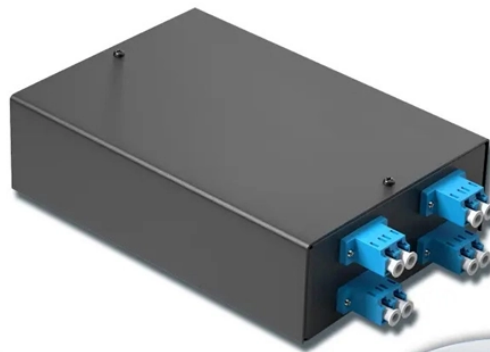

Huawei F1002-AC-H1 Optical Module

4-port 8-core LC wall-mounted fiber terminal box (empty frame)

Surface painted

Scientific plate fiber

Cold-rolled steel plate

Lifetime quality assurance

Free shipping

Customizable for telecommunications

Huawei F1002-AC-H1 Optical Module

Huawei eKitOptiX F1002-AC-H1 is an enterprise optical gateway. The device provides optical port and Ethernet ports in the uplink direction, and optical ports, Ethernet ports, and USB port in the downlink ...

View and Download Huawei F1002-AC-H1 quick start manual online. F1002-AC-H1 gateway pdf manual download. Also for: F1001-ac.

Huawei eKitOptiX F1002-AC-H1 is an enterprise optical gateway. The device provides optical port and Ethernet ports in the uplink direction, and optical ports, Ethernet ports, and USB port in the downlink ...