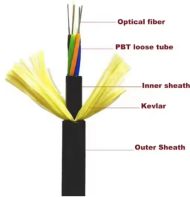

The S6700 can function as an access switch in an Internet data center (IDC) or a core switch on a campus network. The S6700 has industry-leading performance and provides up to 24 or 48 line ...

View online or download Huawei S6700 Series Configuration Manual, Hardware Installation And Maintenance Manual, Hardware Description, Quick Start Manual.

The S6700 can function as a core switch on a campus network. The S6700 has industry-leading performance and provides line-speed 10GE access ports and line-speed 40GE even 100GE uplink ...