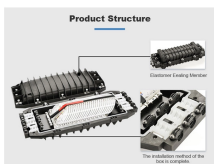

Huawei Active Optical Splitter Switch

Huawei Active Optical Splitter Switch

FBT splitters support optical signal splitting with equal or unequal ratios. A PLC ...

This section describes the hardware of the PEN passive aggregation module. The PEN passive aggregation module, also known as passive optical splitter or passive multiplexer, splits and ...

In this solution, as shown in Figure 10, each hub box has a 1:2 optical splitter built in. FAT 1–FAT 3 use uneven optical splitting with eight ports, while FAT 4 uses even optical splitting.

With high split ratios, low insertion loss, and robust reliability, Huawei splitters are engineered to support scalable, cost-effective, and high-performance optical networks across diverse industries.

This section describes the hardware of the PEN passive aggregation module. The PEN passive aggregation module, also known as passive optical splitter or passive multiplexer, splits and ...

Check huawei optical splitter products price and specs at router-switch , get a brand new huawei optical splitter with low price and fast shipping.

FBT splitters support optical signal splitting with equal or unequal ratios. A PLC splitter is made by etching optical paths on a chip. It splits optical signals by means of physical optical path coupling.