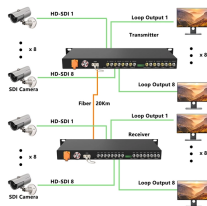

Huawei Active Optical Splitter Switch

Huawei Active Optical Splitter Switch

FBT splitters support optical signal splitting with equal or unequal ratios. A PLC ...

This section describes the hardware of the PEN passive aggregation module. The PEN passive aggregation module, also known as passive optical splitter or passive multiplexer, splits and ...

In this solution, as shown in Figure 10, each hub box has a 1:2 optical splitter built in. FAT 1–FAT 3 use uneven optical splitting with eight ports, while FAT 4 uses even optical splitting.

With high split ratios, low insertion loss, and robust reliability, Huawei splitters are engineered to support scalable, cost-effective, and high-performance optical networks across diverse industries.

This section describes the hardware of the PEN passive aggregation module. The PEN passive aggregation module, also known as passive optical splitter or passive multiplexer, splits and ...

Check huawei optical splitter products price and specs at router-switch , get a brand new huawei optical splitter with low price and fast shipping.

FBT splitters support optical signal splitting with equal or unequal ratios. A PLC splitter is made by etching optical paths on a chip. It splits optical signals by means of physical optical path coupling.