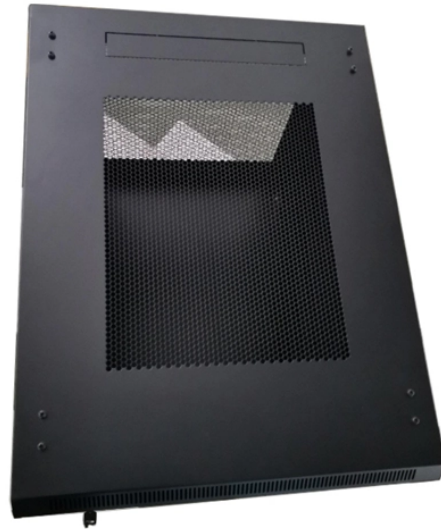

Huawei 10G 80KM optical module for sale

Huawei 10G 80KM optical module for sale

GET brand new Huawei Compatible optical transceiver with wholesale price at 10Gtek Store, 10G SFP+ (DWDM C54 80km SMF Dual LC) modules online sale.

Discover unbeatable prices and fast shipping for the Huawei SFP-10G-ZR. Access the detailed Huawei SFP-10G-ZR datasheet and ensure you're getting the best deal with our reliable delivery service.

10G SFP 80km Huawei modules for high-speed optical communications. Reliable performance and compatibility with leading network equipment. Shop now for top quality!

Buy Huawei 10G-80km-SFP+ Original OSX080N07 Gray Optical Module with Compatible Test Report Assured, Comprehensive Quality Assurance Procedure, at 15-Year Gold Supplier Thunder-link

Huawei SFP-10G-ZR 10GBase-ZR Optical Transceiver, SFP+, 10G, Single-mode Module (1550nm, 80km, LC) 02310SNN

Huawei SFP-10G-ZR compatible optical transceiver is a dual fiber 10Gbps Small Form-factor Pluggable SFP+ module for use in 10GBASE Ethernet network. SFP+ ZR provides 10.31Gb/s throughput up to ...

Huawei 34060672 SFP+ optical module for 10GE networks, 1550nm wavelength, 80km reach, LC interface. Commercial & industrial temperature ranges.