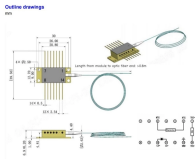

How to wrap up cables when laying cable trays

How to wrap up cables when laying cable trays

Learn everything about cable tray installation with our complete guide. Discover types, steps, and safety tips for efficient electrical cable management.

Step-by-step guide to safe cable tray installation for industrial wiring. Improve safety, prevent overheating, and ensure organized cable management.

Learn how to install cable trays for large-scale projects with our professional, step-by-step guide covering industry standards, safety protocols, and efficient routing techniques.

Mastering cable tray installation is crucial for creating a safe, organised, and efficient cable management system. By following this step-by-step guide, you can ensure a seamless setup that ...

Learn how to install cable trays for large-scale projects with our professional, step-by-step guide covering industry standards, safety protocols, ...

Installing a cable tray system requires careful planning to ensure it can support the weight of the cables and adheres to electrical safety codes. Here is a step-by-step guide on how to install a ...

In this video i am going to show you how to install cables on a tray properly. i see many electricians lay cables on a wrong way. cables must lay side by side with a little bit space...