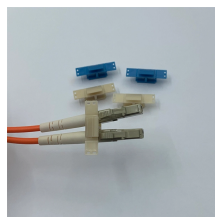

Our pole mount bracket kits (sold separately) have been designed to pair perfectly with a designated plastic or metal enclosure series to complete your pole box solution. Mounting equipment on power ...