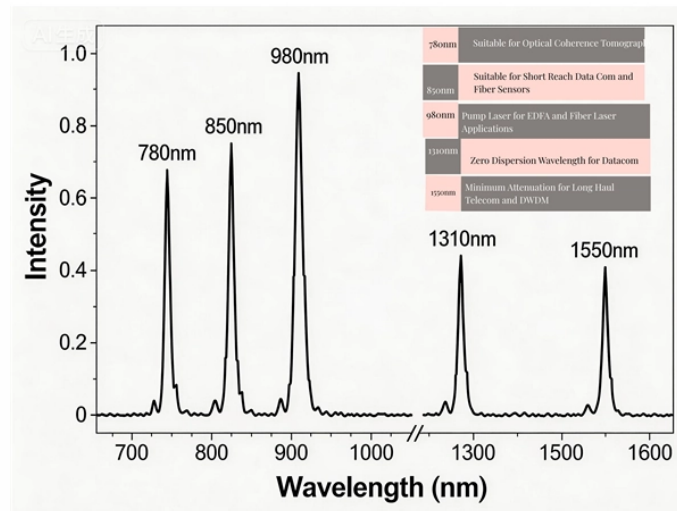

How to wire the distribution box for the axle fan

Overview

In this video, we'll walk you through the process of wiring a home distribution box with a detailed connection diagram. This symbol is used to address practices not related to NOTICE personal injury. ST-0005-2 PNEG-010 Vane Axial Fan. Choose the right box based on environment (indoor/outdoor), load capacity, and durability. Ensure safe placement: install in. Material preparation: Prepare the required circuit breakers, wires, wiring ties and other materials, and ensure that they meet the design drawings and installation requirements. The first step in installing an axial fan is choosing the right location. Document title Document No Document type Issue Sheet No The legal owner of this document is as stated under "Design Location" in KOLA and in the associated "Part Version Report" ornamental design registration.