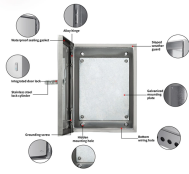

In this video, we'll walk you through the process of wiring a home distribution box with a detailed connection diagram. Whether you're an electrician or a DIY enthusiast, this guide will help ...

Download Wire to experience secure, end-to-end encrypted communication. Access the latest features and updates to enhance your collaboration today.

Learn how to wire an electric meter box with a detailed wiring diagram. Follow step-by-step instructions to ensure a safe and efficient installation.

Wire is a private messaging app built with business customers in mind, but its free version is useful for staying in touch with family and friends across various platforms. Wire makes...