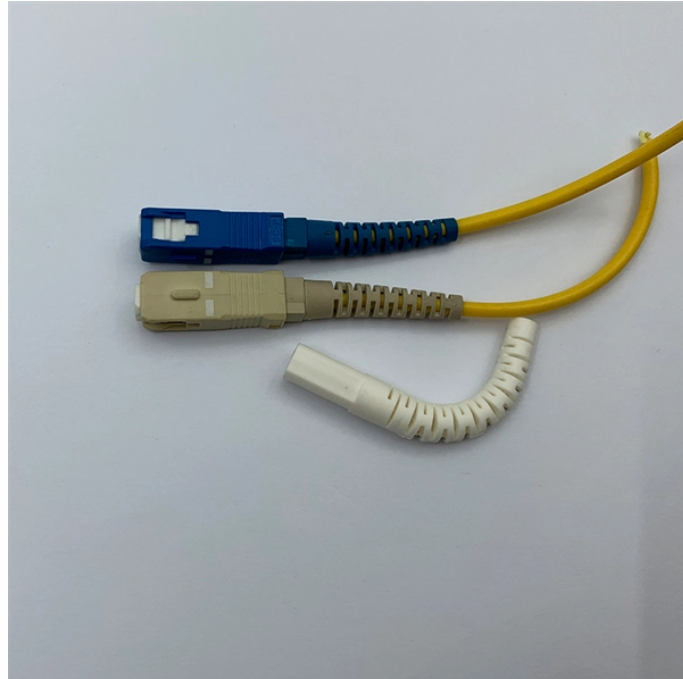

## How to use the Hoho light-changing module

### Overview

TikTok video from hanjiofficial (@h2wot3): “Learn how to effectively use the HoHo Hub script in Blox Fruits to level up your gameplay. Find out where to get the Delta key and bypass key to unlock new features. #bloxfruit #fypp @johncarlosgarcia084”. how to Install hoho smart film | Smart switchable film is a product that is capable of adjusting light transmission between transparent and opaque using AC power. HOHOFILM® is the first triple-channel manufacture that supplies PPF, window film and car wrap film. HOHO Paint protection film main features: Aliphatic TPU base Material, Non-Yellowing from UV. PHOTOCROMIC WINDOW FILM - It can change from a lighter to a darker tints when exposed to sunlight. On cloudy,rainy days and at night, it remains lighter and maximizing available daylight. HEAT. Hoho screen replaces traditional blinds with smart PDLC film offering adjustable privacy and aesthetics, proving highly durable, easy to automate, and adaptable for various home environments without compromising style or usability. What happens if a bulb burns out or a Minnesota blizzard knocks a string loose?