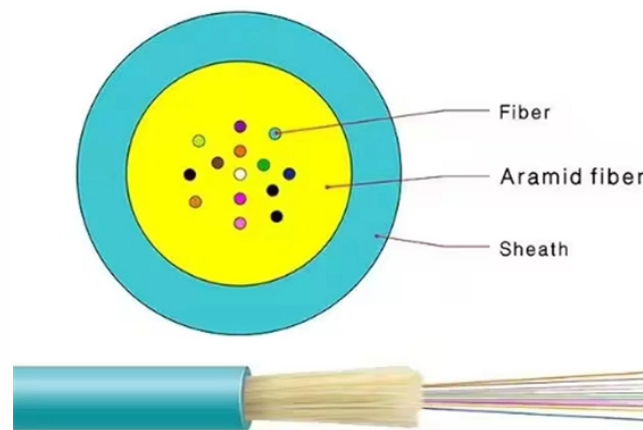

# How to use a router when the fiber optic cable is out of power

## Overview

The key is to connect both your ONT and router to the same backup circuit, ensuring your network stays live end-to-end instead of dropping halfway through an outage. This is why having a storm preparedness internet plan is essential if you live in an area with frequent outages. Think of your ONT as the. And the answer is yes. Your router and ONT (the fiber version of a modem) are plugged into an electrical outlet in your wall. How does backup power keep a fiber-optic internet connection online?