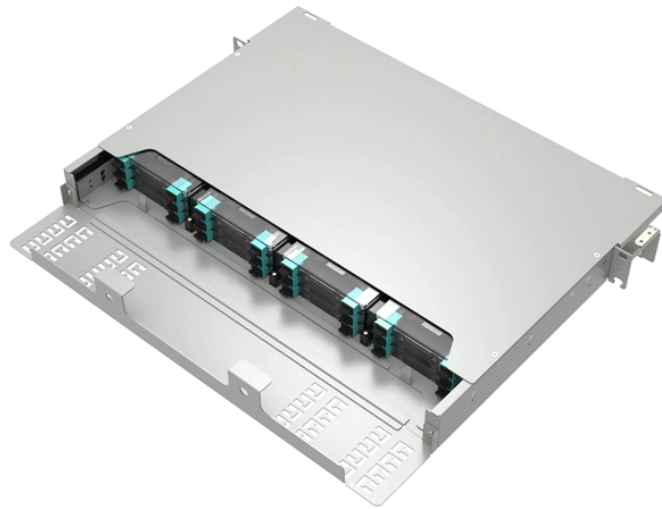

How to use a complex fiber optic distribution cabinet

How to use a complex fiber optic distribution cabinet

Optical fiber distribution cabinet is a high-density modular optical fiber distribution product, plug and play, easy to install. It can maximize the use of the ...

What is a Fiber Distribution Box? A fiber distribution box, also called a fiber termination box, is a protective enclosure that connects fiber optic cables from the service provider to individual ...

Incorporating Clearfield's philosophy of modularity and flexibility, the FieldSmart® Fiber Distribution Hub (FDH) sets the bar for fiber access, protection and density among outside plant fiber cabinets for ...

The article categorizes the various types of fiber optic distribution boxes—including wall-mounted, rack-mounted, outdoor, and dome-shaped designs—each ...

The Fiber Distribution Hub features front and rear hinged doors for easy accessibility and multiple cable hoops, cable clips and Velcro tie downs for neat and orderly cable management.

The IDEAA® Exterior Distribution Cabinet (EDC) provides a convenient modular approach to centralized fiber distribution. All sizes of the EDC utilize the IDEAA splitter module to enable versatility across the ...