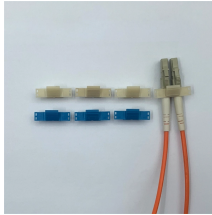

Step-by-step cable tray and conduit installation method with safety, quality and inspection procedures as per IEEE standards.

Hubbell's NEXTFRAME® Ladder Tray is the effective and widely used cable runway that supports and delivers bundles of cable between cabinets, racks, and closets, along walls, and suspended from ...

Learn how to install cable trays for large-scale projects with our professional, step-by-step guide covering industry standards, safety protocols, and efficient routing techniques.

Where cables enter and leave cable trays be sure that no sharp edges exist and trays will carry the weight of the cables. Check that no cables are subjected to any vibration or are in a position where ...

This method statement covers the site installation of the cable tray & ladders and the requirements of checks to be carried out.

Mastering cable tray installation is crucial for creating a safe, organised, and efficient cable management system. By following this step-by-step guide, you can ensure a seamless setup that ...