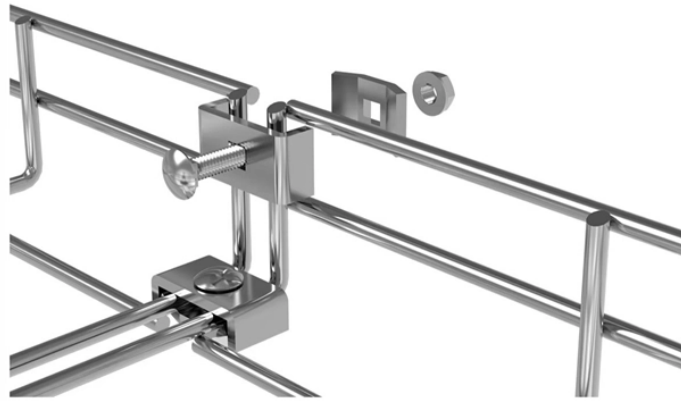

How to test fiber optic cables using switches in smart buildings

How to test fiber optic cables using switches in smart buildings

UGrid intelligent Remote Fiber Test System (iRFTS) is a state-of-the-art system for administering networks of fiber optic cables. iRFTS incorporates the latest advanced embedded Micro Processor ...