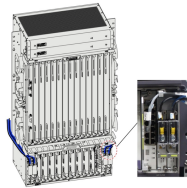

How to test fiber optic cables using switches in smart buildings

How to test fiber optic cables using switches in smart buildings

UGrid intelligent Remote Fiber Test System (iRFTS) is a state-of-the-art system for administering networks of fiber optic cables. iRFTS incorporates the latest advanced embedded Micro Processor ...