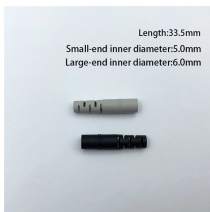

This is your "QuickStart" guide to testing fiber optic cable plants, patchcords and communications equipment with a fiber optic light source and power meter. We'll give you the basic information you ...