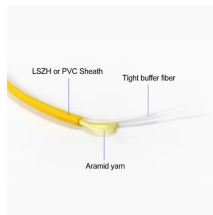

## How to measure solar panels using a multimeter

☐☐ Learn how to test solar panels using a multimeter — step-by-step! I'll show you how to safely check voltage, amperage, and open-circuit power, so you can confirm if your panels are ...

In this article, you will learn the step-by-step process of testing your solar panels using a multimeter. We will cover the essential tools you need, the specific measurements to take, and how ...

Testing a solar panel for current, voltage, and resistance is easy with a multimeter. In this 3 Step-guide, we teach you how to properly do it.

In terms of measuring the amperage and voltage of solar panels, both multimeters are essentially interchangeable, with the exception of their differences. Knowing your way around a ...

To test a solar panel using a multimeter, ensure the panel is exposed to sunlight, set the multimeter to the appropriate voltage range, and connect the multimeter leads to the solar panel's ...

Using a multimeter correctly can help you assess the performance of your solar panels and ensure they are functioning as intended. In this guide, we will walk you through the steps to ...

In this step-by-step guide, we'll walk you through the process of testing a solar panel's voltage, current, and resistance using a multimeter. You'll learn how to get accurate readings, understand what those ...