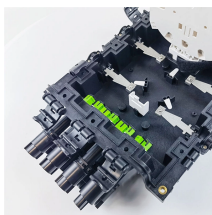

Learn everything about cable tray installation with our complete guide. Discover types, steps, and safety tips for efficient electrical cable management.