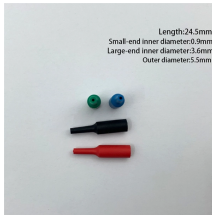

Steam is the ultimate destination for playing, discussing, and creating games. With nearly 30,000 games from AAA to indie and everything in-between. Enjoy exclusive deals, automatic game updates, and ...

To install Chrome, use the same software that installs programs on your computer. You must enter the administrator account password. To make sure Chrome stays up-to-date, it's added to your...

The installation of an optical fiber distribution box is a multi-step process, and the following is a detailed installation guide:

In general, installing the optical fiber distribution box can be divided into three steps: installing the optical fiber distribution box on the rack, introducing the optical cable into the optical ...