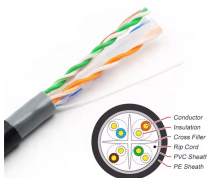

How to Download and Install Google Play Store on Any Android Device. You can download and install the Google Play Store on your device manually using these simple steps. ...