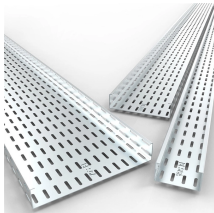

How to successfully install software, games, and utilities on your computer with our detailed guidelines tailored for different operating systems and devices.

Premium Line's 24 port wall mount fiber optic box is designed for direct termination of fibers. The box includes two separate sections: one for the fusion splice trays and one for the cable routing.

Lay the left fiber in the melting and connecting tray evenly, and fix the winding fiber with nylon ties. Use the trays from the bottom up. After all the fiber has been connected, cover the top layer and fix it. ...

The easiest, fastest way to update or install software. Nineteen downloads and installs programs automatically in the background.

The fiber closure box main purpose is to connect outdoor distribution cable to indoor cable. The video shows the 24 core fiber splicer closure and its installation.