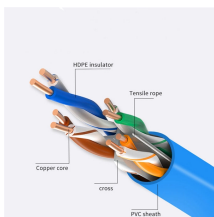

Enhance your network capacity with our 24-Port Fiber Optic Terminal Box, designed for high-density direct termination and patching. The cabinet conveniently caters for the vertical building cabling and ...