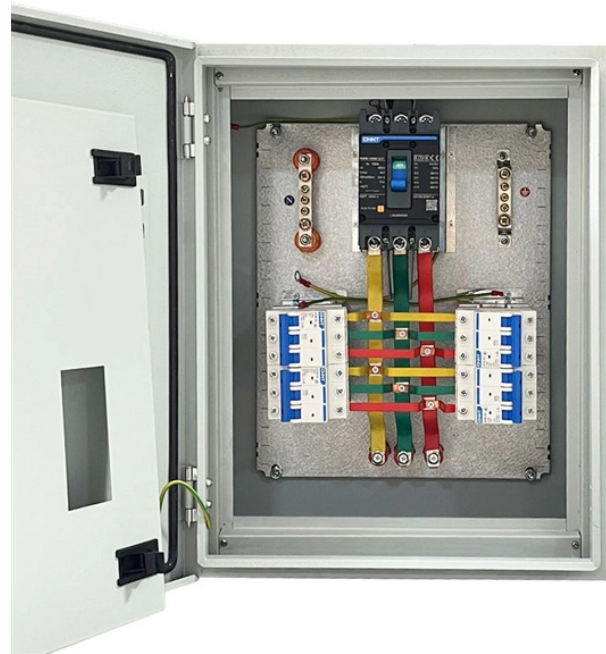

How to find nearby electrical distribution boxes

Overview

Find a substation near me - or anywhere in the world - with this free interactive electrical substation map. Enter any address, city, or GPS coordinates to instantly see electrical substations and sub stations in your area, complete with type, voltage, and operator details. What is the Electrical. The Home Depot has all your breaker box and circuit breaker needs covered. Our wide selection of options from top brands and helpful buying guide videos are a match for your next electrical project. The Main Breaker Load Center Before you get started on any electrical project, please check with. Bottom Line Up Front: Your home's distribution box (electrical panel) is typically located in the basement, garage, utility room, or mounted outside near your electrical meter. This breaker is compatible with Homeline load centers and CSED devices. Visit our flagship electrical supply store in San Jose, CA (known for many years as Bay Breakers) for new, used, and obsolete circuit breakers, motor controls, electrical panels, switchgear, and other business critical electrical components.

How to find nearby electrical distribution boxes

Shop boxes available now at your local Ace Hardware store.

We have all the options you need to find breaker boards and power distribution equipment to power your home safely. Want a standard 200-amp load center to distribute electricity to a typical single-family ...