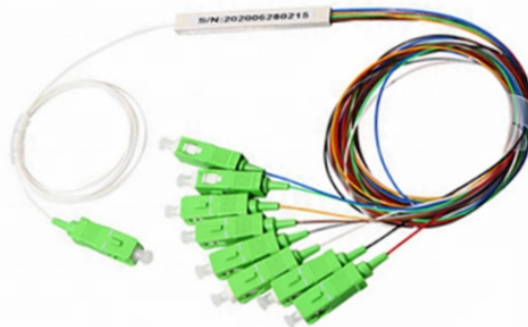

## How to determine the protection level of a distribution box

### Overview

The NEMA enclosure rating system helps you pick the right box. It shows how much protection your electrical equipment gets. The enclosure itself plays an absolutely vital role in protecting those sensitive components from their operating environment, ensuring their longevity, reliability, and, most importantly, the safety of your personnel. When they fail, everything goes dark. Today, we'll. The ratings make it easy to specify enclosures with the right level of protection, however they can also be confusing. Established by the National Electrical Manufacturers Association (NEMA), these ratings are widely.