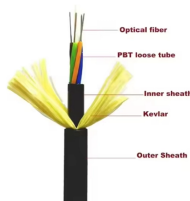

Key considerations for planning a fiber installation include: Check cable specifications, often printed on the cable itself, to ensure compatibility and performance. Ensure Right cable is used ...