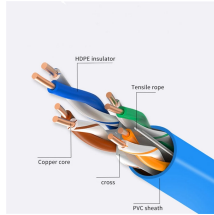

How to connect waterproof electrical distribution box conduit

How to connect waterproof electrical distribution box conduit

Here's a complete guide on how to connect a liquid tight conduit to an electrical box using basic tools and steps that make the job simple and stress-free.

In this article, we will walk you through two versions of how to connect liquid tight conduit to an electrical box, as well as discuss some interesting trends in the field.

Connecting PVC conduit to an electrical box is a critical skill for any DIYer or electrician ensuring safe and code-compliant electrical installations; this article provides a step-by-step guide on ...

Waterproof flexible metal conduit is a versatile and durable solution for protecting electrical wiring in various applications. It provides a high level of protection against moisture, ...

So, without further ado, let's jump into the step-by-step guide for how to install a weatherproof electrical junction box! We'll take you through selecting the appropriate box, then ...

Learning how to connect PVC conduit to an electrical box is essential for a homeowner. Discover the steps and materials needed.

Connecting made easy: How to effortlessly connect PVC conduit to electrical boxes! Installing electrical systems just got simpler with Ledes' seamless condui...