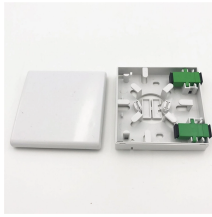

In this guide, we cover the basics of fiber optic splicing, how to perform splicing using two different methods, and finally some best practices to perform good fiber splicing.

This blog introduces installation methods of fiber drop cables for FTTH projects. With a focus on achieving efficient and effective FTTH deployment, Fibconet provide you with insights on ...

Fiber optic cold connection, also known as mechanical splicing, is a widely used method of connecting optical fibers in a network. Unlike fusion splicing, which uses heat to join two optical ...

This guide will walk you through the complete process of fiber optic splicing—covering each step in detail so you can deliver a clean, professional splice every time.