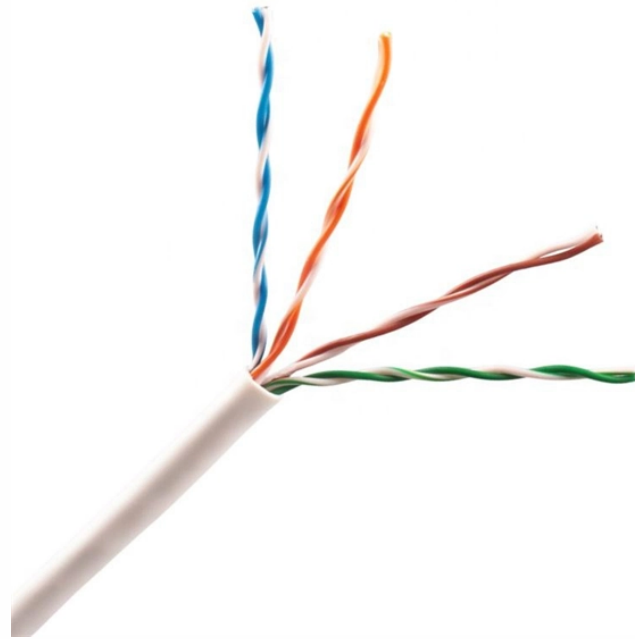

## How to connect a butterfly-shaped fiber optic patch cord

## How to connect a butterfly-shaped fiber optic patch cord

This 1F butterfly patch cord is a patch cable that is designed for use in FTTH (Fiber to the Home) projects. It is commonly used to connect Fact plates, terminal boxes, and ONU equipment.

This guide will help you quickly understand the main types of fiber patch cords and how to choose the right solution for your project - and how ZION can support you with stable quality, ...

This guide will help you quickly understand the main types of fiber patch cords and how to choose the right solution for your project - and how ZION ...

Enjoy the videos and music you love, upload original content, and share it all with friends, family, and the world on .

Pigtail Splicing Pigtail splicing is a method of connecting butterfly-shaped optical fiber cables that involves splicing a short length of fiber optic cable to the end of the butterfly-shaped ...