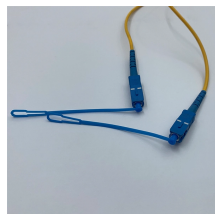

Pigtail Splicing Pigtail splicing is a method of connecting butterfly-shaped optical fiber cables that involves splicing a short length of fiber optic cable to the end of the butterfly-shaped ...