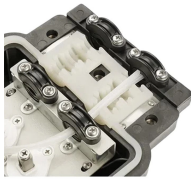

How to Master Heat Shrink Wire Connectors: A Comprehensive Guide Learn how to use heat shrink wire connectors effectively! This guide walks you through the process, ensuring secure, ...