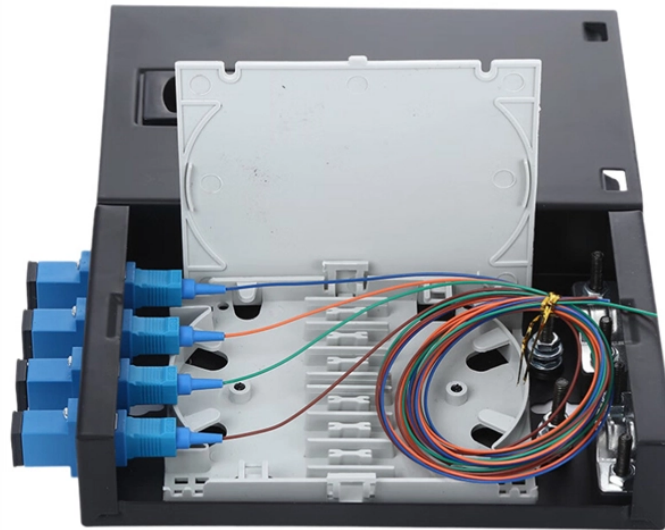

How to Choose Single-Mode Fiber Optic Fiber for Home Use

Overview

Single mode fiber(SMF) is a type of fiber optic cable that only allows one light mode to transmit at a time. Generally, single mode cable has a narrow core diameter of 8 to 10 μ m (micrometers), which can propagate at the wavelength of 1. Single mode fiber(SMF) is a type of fiber optic cable that only allows one light mode to transmit at a time. Generally, single mode cable has a narrow core diameter of 8 to 10 μ m (micrometers), which can propagate at the wavelength of 1310nm and 1550nm. Modes of light can only propagate through single mode fiber optic cables due to their small core. As we all know, multimode fiber is usually divided into OM1, OM2, OM3, OM4 and OM5 fiber types. When it comes to single mode fiber types, it can be categorized into OS1 and OS2 fiber, which are SMF fiber specifications. OS1 fiber is mainly used in the construction of indoor applications, such as campus networks and building networks, where the maximum. It's of great significance to figure out the difference between OS1 and OS2 when conducting deployments. The specification table below will present the differences between them clearly. Pros: 1. Transmission distance: single mode fiber supports a greater distance than multimode fiber because of its lower attenuation. For example,