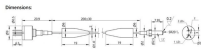

Our selection of core switches ranges from modular to high port density models, so you are sure to find the ideal device for your network. We know about budget issues. That is how we are able to provide ...