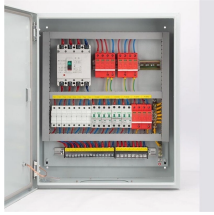

Outdoor cable tray solutions provide a reliable and efficient way to support and protect electrical and data cabling in environments exposed to weather, UV rays, and harsh conditions.